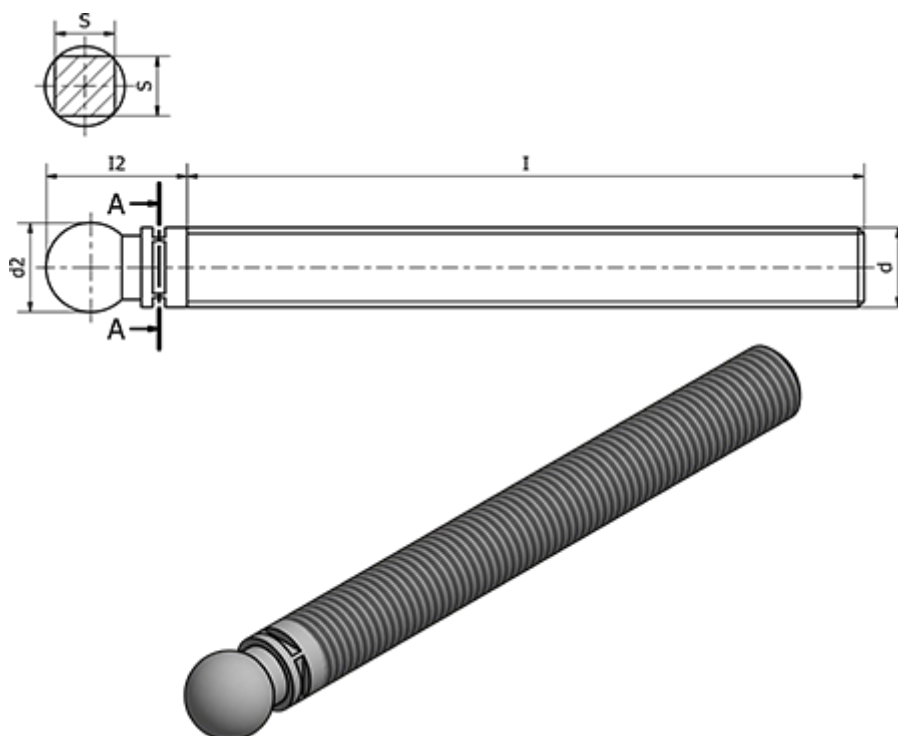

Article number: 2310322911

Description: E+G Stems Rustfast AISI 304  
SMQ-8,5-SST-M12x48

## Measures

Code	= 322911
d	= M12
d2	= 8.5
l	= 48
l2	= 15
S	= 9
Type	= SMQ-8,5-SST-M12x48
Weight in (g)	= 37